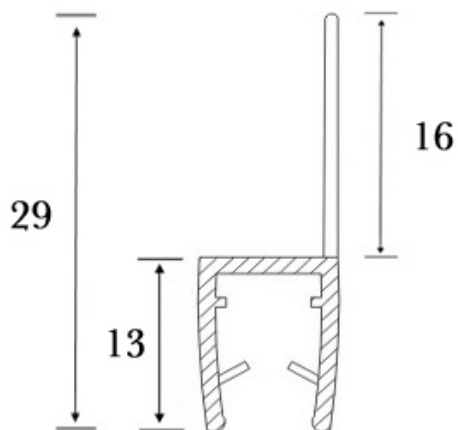

## Description:

PVC Seal Glass To Floor, S-5714, 2,5 Mtr, F/12mm Glass ,With 16mm Soft Fin

## Item number:

15.22.323-0

Units	Box	Carton	HS Code	Barcode
Pcs.	10	100	3925901000	
				5704866449564