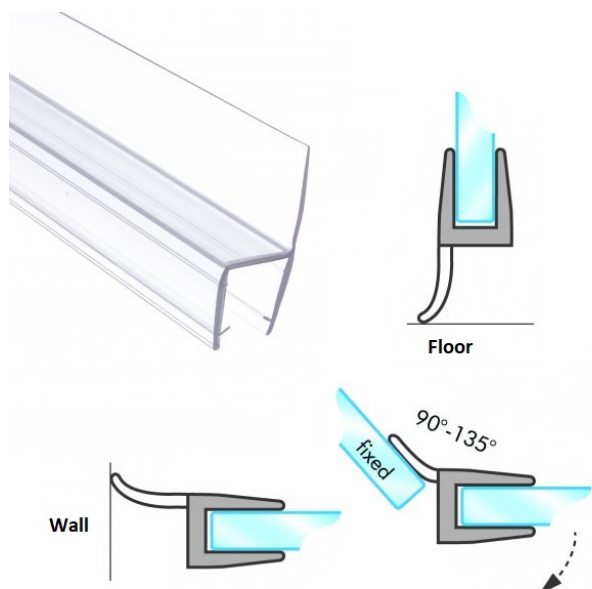

PRODUCT SHEET

Description:

PVC Seal Glass To Floor, S-5714, 2,5 Mtr, F/12mm Glass ,With 16mm Soft Fin

Item number:

15.22.323-0

Units	Box	Carton	HS Code	Barcode
Pcs.	10	100	3925901000	
				5704866449564

SISO A/S

Mileparken 11
DK-2740 Skovlunde
Denmark
VAT: DK 24786013

Phone +45 45 830 900

www.siso.dk
siso@siso.dk

Danske Bank
Nytorv Branch
Copenhagen
SWIFT: DABADKKK

Account no.
4180 3112 112936
IBAN Account
DK7230003112112936